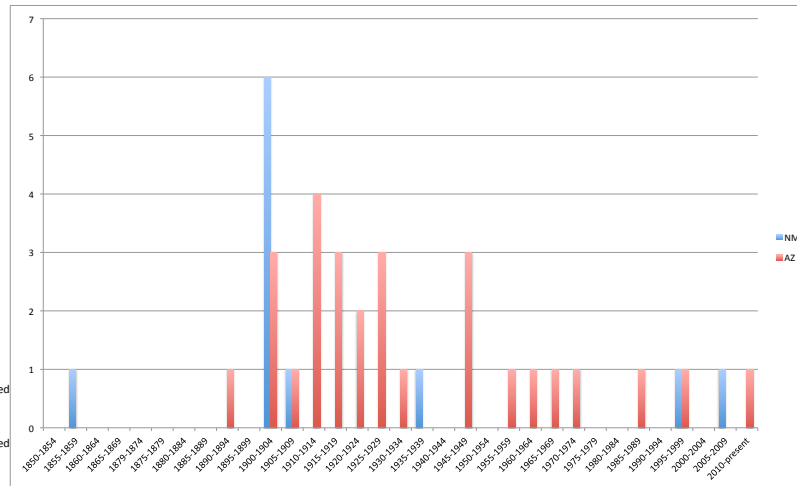

# Verified Jaguar Occurrences in Arizona and New Mexico by Decade and Half-Decade

	NM	AZ	Total
1850-1859	1	0	1
1860-1869	0	1	1
1870-1879	0	0	0
1880-1889	0	0	0
1890-1899	0	1	1
1900-1909	6	4	10
1910-1919	0	7	7
1920-1929	0	5	5
1930-1939	1	1	2
1940-1949	0	3	3
1950-1959	0	1	1
1960-1969	0	2	2
1970-1979	0	1	1
1980-1989	0	1	1
1990-1999	2	0	2
2000-2010	0	0	0
2011-present	0	1	1

Verified jaguar records by decade, AZ & NM

Half Decade	NM	AZ	Total
1850-1854	0	0	0 sighting only, no kill
1855-1859	1	0	1
1860-1864	0	0	0
1865-1869	0	0	0
1870-1874	0	0	0
1875-1879	0	0	0
1880-1884	0	0	0
1885-1889	0	0	0
1890-1894	0	1	1
1895-1899	0	0	0
1900-1904	6	3	9
1905-1909	1	1	2
1910-1914	0	4	4
1915-1919	0	3	3 All in Sta Ritas
1920-1924	0	2	2 roaring 20's giants
1925-1929	0	3	3 All in 1926 giants
1930-1934	0	1	1 Great Depression
1935-1939	1	0	1 sighting only, no kill
1940-1944	0	0	0 WWII
1945-1949	0	3	3 1 female
1950-1954	0	0	0
1955-1959	0	1	1 3 Prock jaguars eliminated
1960-1964	0	1	1
1965-1969	0	1	1
1970-1974	0	1	1 9 Prock jaguars eliminated
1975-1979	0	0	0
1980-1984	0	0	0
1985-1989	0	1	1
1990-1994	0	0	0
1995-1999	1	1	2 CBD v Kempthorne
2000-2004	0	0	0
2005-2009	1	0	1
2010-present	0	1	1

Verified Jaguar Occurrences by Half-Decade, AZ & NM

childs/mccain jaguars eliminated from data

childs/mccain jaguars eliminated from data