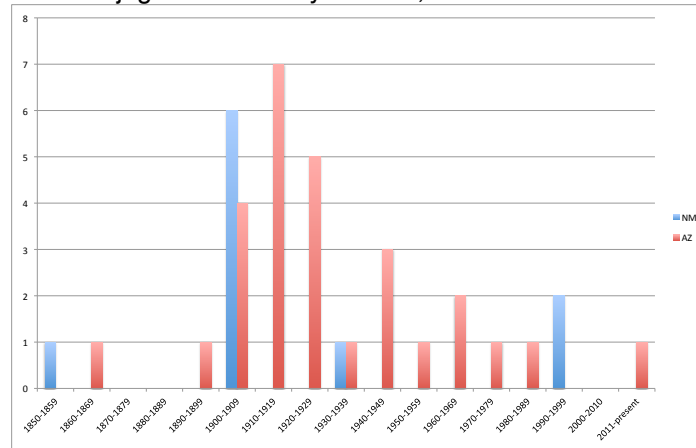

# Verified Jaguar Occurrences in Arizona and New Mexico by Decade and Half-Decade

	NM	AZ	Total
1850-1859	1	0	1
1860-1869	0	1	1
1870-1879	0	0	0
1880-1889	0	0	0
1890-1899	0	1	1
1900-1909	6	4	10
1910-1919	0	7	7
1920-1929	0	5	5
1930-1939	1	1	2
1940-1949	0	3	3
1950-1959	0	1	1
1960-1969	0	2	2
1970-1979	0	1	1
1980-1989	0	1	1
1990-1999	2	0	2
2000-2010	0	0	0
2011-present	0	1	1

Verified jaguar records by decade, AZ & NM

Half Decade	NM	AZ	Total
1850-1854	0	0	0 sighting only, no kill
1855-1859	1	0	1
1860-1864	0	0	0
1865-1869	0	0	0
1870-1874	0	0	0
1875-1879	0	0	0
1880-1884	0	0	0
1885-1889	0	0	0
1890-1894	0	1	1
1895-1899	0	0	0
1900-1904	6	3	9
1905-1909	1	1	2
1910-1914	0	4	4
1915-1919	0	3	3 All in Sta Ritas
1920-1924	0	2	2 roaring 20's giants
1925-1929	0	3	3 All in 1926 giants
1930-1934	0	1	1 Great Depression
1935-1939	1	0	1 sighting only, no kill
1940-1944	0	0	0 WWII
1945-1949	0	3	3 1 female
1950-1954	0	0	0
1955-1959	0	1	1 3 Prock jaguars eliminated
1960-1964	0	1	1
1965-1969	0	1	1
1970-1974	0	1	1 9 Prock jaguars eliminated
1975-1979	0	0	0
1980-1984	0	0	0
1985-1989	0	1	1
1990-1994	0	0	0
1995-1999	1	1	2 CBD v Kempthorne
2000-2004	0	0	0
2005-2009	1	0	1
2010-present	0	1	1

Verified Jaguar Occurrences by Half-Decade, AZ & NM

childs/mccain jaguars eliminated from data

childs/mccain jaguars eliminated from data